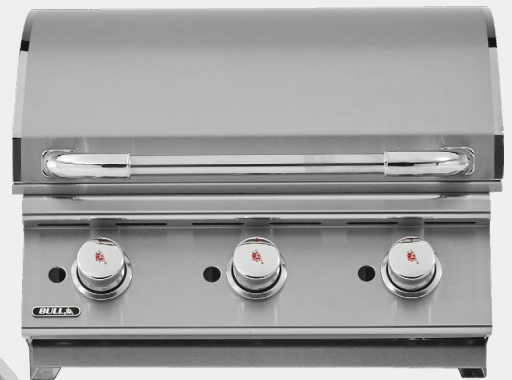

PLANCHA CART

PLANCHA BUILT-IN

The Bull Commercial Style Stainless Steel Griddle is a perfect addition to your outdoor kitchen. A chromium plated cook top sits upon three stainless steel burners that pump out 13 kWh of cooking power. From fajitas to pancakes, the food preparation possibilities are virtually endless.

Standard Features	
Plancha Grill Cart	#73008CE-LPG #73009CE-NG
Requires #97021Cart Conversion Kit	
Plancha/Griddle Built-in	#97008CE-LPG #97009CE-NG
Recommended Use	Commercial Residential
Cooking Power-kWh	13.00 kWh
Burners	3-Welded S/Steel Bar Burners
Infrared Back Burner	✗
Cast Stainless Steel Double Side Burners	Optional #60010CE Side Kick Side Burner
Piezo Igniter	✓
Zinc Knobs	✓
Stainless Steel 304 Gauge	1.60 mm
Single Piece SS Dual Lined Hood	✓
Solid Stainless Steel Grates	Chrome Plated Griddle
Heavy Duty Thermometer	✗
Solid S/Steel Warming Rack	✗
Stainless Steel Rotisserie Motor	✗
Stainless Steel Grease Tray	✓
Stainless Steel Side Shelves	✓
Twin Lighting System	✗
SS 304 Double Door Storage Cart	✓
SS 304 Door/Drawer Storage Cart	✗
Heavy Duty Castors	✓
CSA Certified	✓
CE Certified	✓
Lower Cooking Surface	57 x 44cm
Upper Cooking Surface	✗
Warranty Details	
Fire Box & Roasting Hood	Lifetime
Cooking Grates	1 Year
Burners	5 Years
Flame Tamers	✗
Grill	Packing Dimensions
Grill Carton Length	69 cm
Grill Carton Width	65 cm
Grill Carton Height	50 cm
Grill Carton Cube	0.23 m ³
Grill Carton Weight	63.00 Kg
Cart Bottom	Packing Dimensions
Cart Carton Length	56 cm
Cart Carton Width	58 cm
Cart Carton Height	69 cm
Cart Carton Cube	0.22 M ³
Cart Carton Weight	28.00 Kg