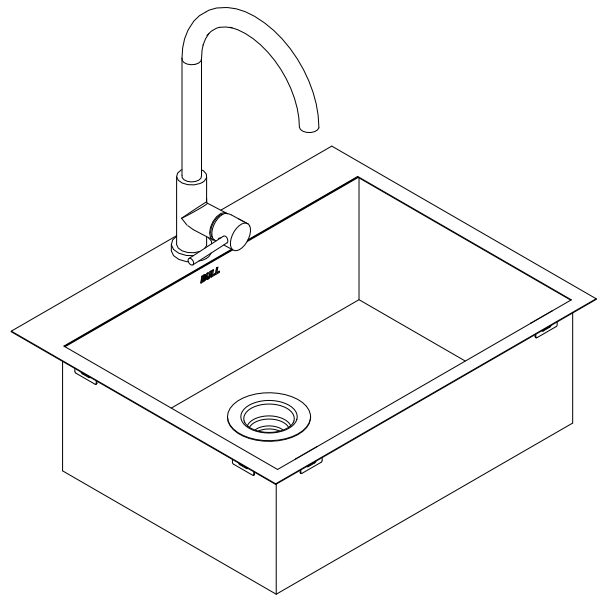

ITEM: #22392CE
BULL PREMIUM EXTRA
LARGE SINK (EUROPE)

Top View

Isometric View

Front View

Side View

SEE NOTE #2

SPEC SHEET NOTES:

1. CUTOUT DIMENSIONS 578L X 478D X 210H
2. DRAIN CONNECTION: 40mm
3. SCALE: 1:10 (Printer page scaling none, do not use fit to printable area option)
4. REVISION: 03/2019