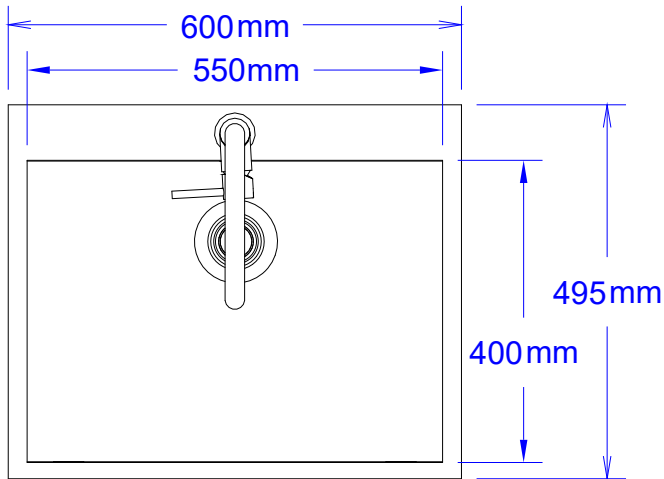

ITEM: #22392CE
BULL PREMIUM EXTRA
LARGE SINK (EUROPE)

Top View

Isometric View

Front View

Side View

SEE NOTE #2

SPEC SHEET NOTES:

1. CUTOUT DIMENSIONS 578L X 478D X 210H
2. DRAIN CONNECTION: 40mm
3. SCALE: 1:10 (Printer page scaling none, do not use fit to printable area option)
4. REVISION: 03/2019