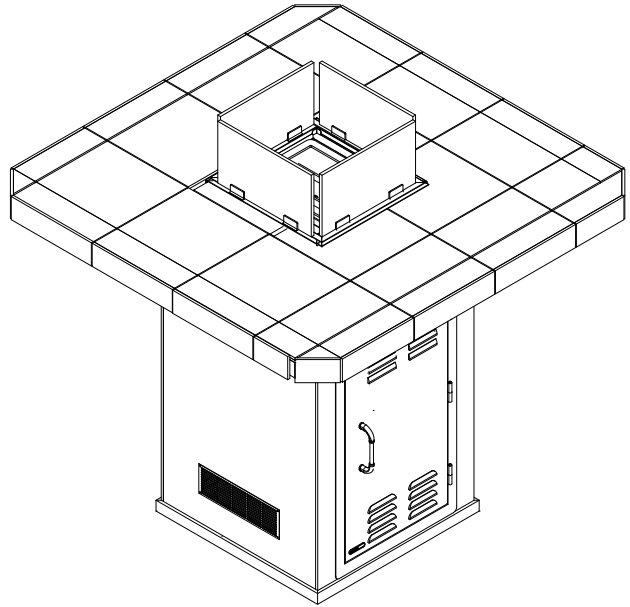

ITEMS: #31049

SQAURE LOW FIRE TABLE

Top View

Isometric View

Front View

Side View

SPEC SHEET NOTES:

1. SCALE: 1:10 (Printer page scaling none, do not use fit to printable area option)
2. REVISION: 01/2019