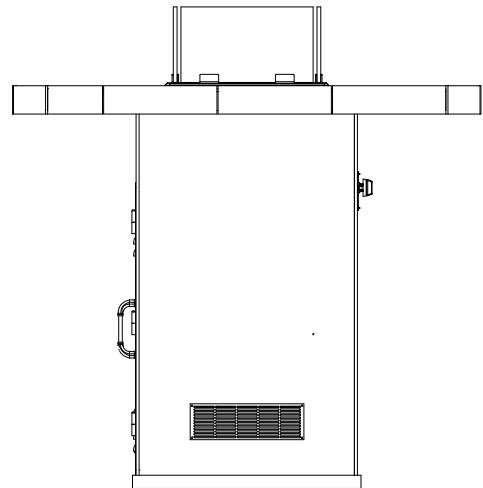

ITEMS: #31049

SQAURE LOW FIRE TABLE

Top View

Isometric View

Front View

Side View

SPEC SHEET NOTES:

1. SCALE: 1:10 (Printer page scaling none, do not use fit to printable area option)
2. REVISION: 01/2019