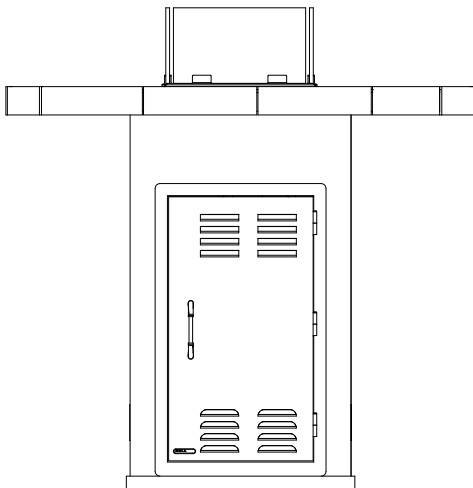

ITEMS: #31049

SQAURE LOW FIRE TABLE

Top View

Isometric View

Front View

Side View

SPEC SHEET NOTES:

1. SCALE: 1:10 (Printer page scaling none, do not use fit to printable area option)
2. REVISION: 01/2019