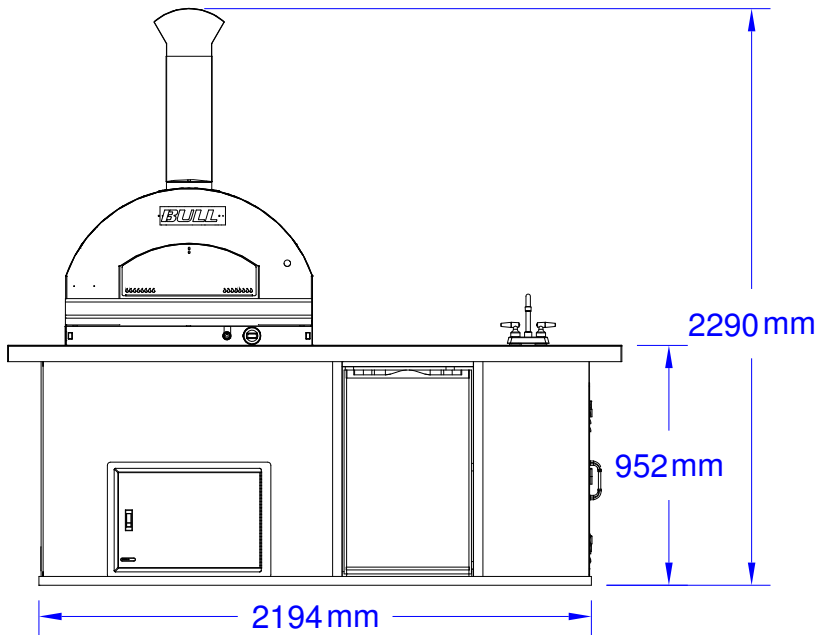

ITEMS: PIZZA Q
 STUCCO #31099, ROCK/GRES #31100

Top View

Isometric View

Front View

Side View

SPEC SHEET NOTES:

1. SCALE: 1 : 30 (Printer page scaling none, do not use fit to printable area option)
2. VISION: 08/2018