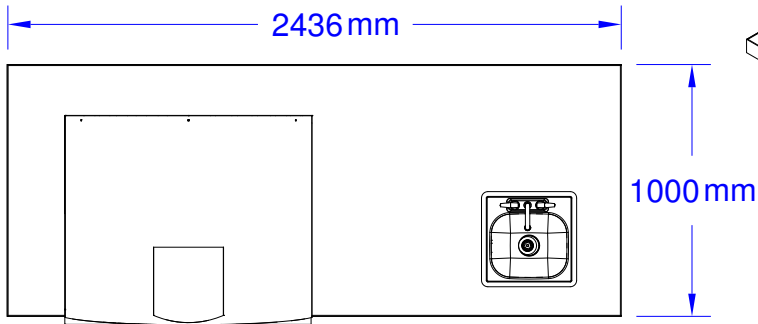

ITEMS: PIZZA Q
 STUCCO #31099, ROCK/GRES #31100

Top View

Isometric View

Front View

Side View

SPEC SHEET NOTES:

1. SCALE: 1 : 30 (Printer page scaling none, do not use fit to printable area option)
2. VISION: 08/2018