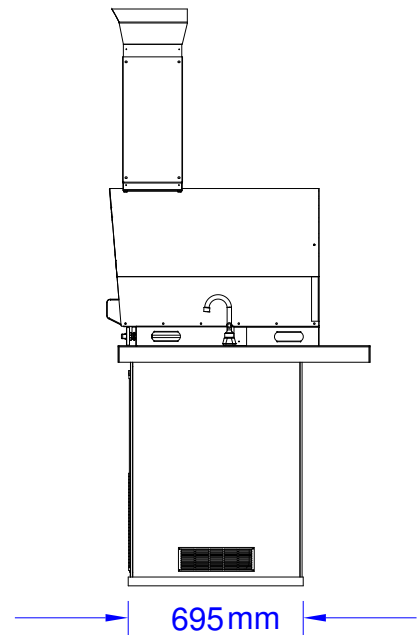

ITEMS: PIZZA Q
 STUCCO #31099, ROCK/GRES #31100

Top View

Isometric View

Front View

Side View

SPEC SHEET NOTES:

1. SCALE: 1 : 30 (Printer page scaling none, do not use fit to printable area option)
2. VISION: 08/2018