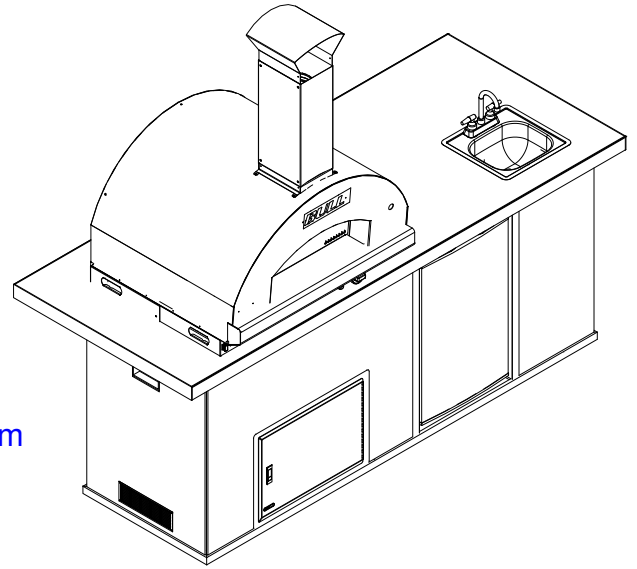

ITEMS: PIZZA Q
 STUCCO #31099, ROCK/GRES #31100

Top View

Isometric View

Front View

Side View

SPEC SHEET NOTES:

1. SCALE: 1 : 30 (Printer page scaling none, do not use fit to printable area option)
2. VISION: 08/2018