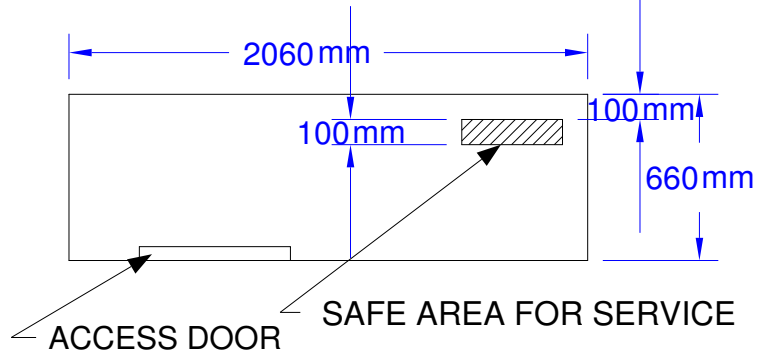

ITEMS: PIZZA Q
 STUCCO #31099, ROCK/GRES #31100

Top View

Isometric View

Front View

Side View

SPEC SHEET NOTES:

1. SCALE: 1 : 30 (Printer page scaling none, do not use fit to printable area option)
2. VISION: 08/2018